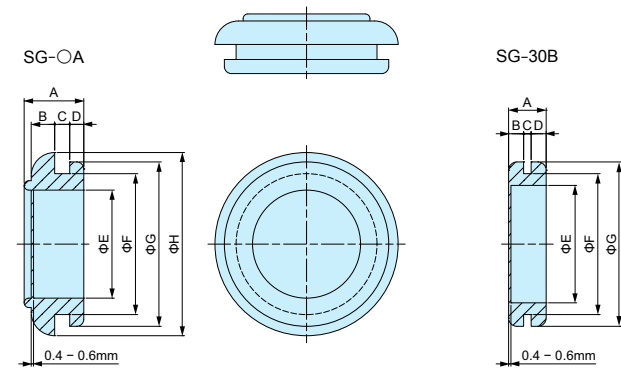

SG·NG SERIES

SG CLOSED GROMMET

Components

Material	Color
Rubber	Black

Part no. / Dimensions

1pack = 10pcs

Part no.	A	B	C	D	E	F	G	H
SG- 9A	8.5	3.5	2.3	2	4.5	9	13	16
12A	6.3	2.5	1.6	1.5	7	12	16	19
14A	8	2.7	2.3	2	9	14	18	21
16A	8.1	3.5	1.6	2	11	16	20	23
18A	8.8	3.5	2.3	2	13	18	22	25
20A	9.1	4	1.6	2.5	15	20	24	27
22A	9.8	4	2.3	2.5	17	22	26	29
24A	11.3	5	2.3	3	19	24	28	31
26A	12.2	5	3.2	3	19	26	31	35
28A	11.8	5	2.3	3	21	28	33	37
30A	12.7	5	3.2	3	23	30	35	39
30B	8	3.2	1.6	3.2	25	30	35	-
32A	11.8	5	2.3	3	25	32	37	41
34A	12.7	5	3.2	3	27	34	39	43
36A	13.8	6	2.3	4	28	36	42	45
38A	14.7	6	3.2	4	30	38	44	48
42A	14.7	6	3.2	4	34	42	48	52