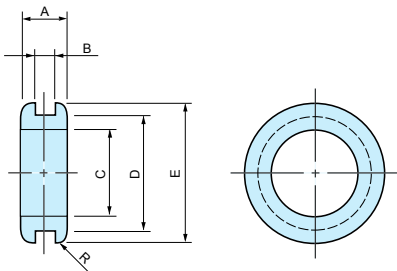

NG GROMMET

Components

| Material | Color |
|----------|-------|
| Rubber | Black |

Part no. / Dimensions

1pack = 10pcs

| Part no. | A | B | C | D | E | R |
|----------|-----|-----|-----|----|----|-----|
| NG-79-1 | 3.7 | 1.2 | 3.5 | 6 | 9 | 0.6 |
| 79-A1 | 4 | 1 | 5 | 8 | 11 | 0.6 |
| 79-A | 4.5 | 1.5 | 5 | 8 | 11 | 0.6 |
| 79-A2 | 5 | 2 | 5 | 8 | 11 | 0.6 |
| 79-B | 6 | 3 | 5 | 8 | 11 | 0.6 |
| 79-C | 4.5 | 1.5 | 7 | 10 | 13 | 0.6 |
| 79-D | 6 | 3 | 7 | 10 | 13 | 0.6 |
| 79-E | 4.5 | 1.5 | 9 | 12 | 15 | 0.6 |
| 79-F | 6 | 3 | 9 | 12 | 15 | 0.6 |
| 79-G | 5.5 | 1.5 | 11 | 15 | 19 | 1 |
| 79-H | 7 | 3 | 11 | 15 | 19 | 1 |
| 79-J | 5.5 | 1.5 | 13 | 17 | 21 | 1 |
| 79-K | 7 | 3 | 13 | 17 | 21 | 1 |
| 79-L | 5.5 | 1.5 | 15 | 19 | 23 | 1 |
| 79-M | 7 | 3 | 15 | 19 | 23 | 1 |
| 79-N | 6.5 | 1.5 | 20 | 25 | 30 | 1.2 |
| 79-O | 8 | 3 | 20 | 25 | 30 | 1.2 |
| 79-P | 6.5 | 1.5 | 25 | 30 | 35 | 1.2 |
| 79-Q | 8 | 3 | 25 | 30 | 35 | 1.2 |
| 79-R | 7.5 | 1.5 | 30 | 36 | 42 | 1.2 |
| 79-S | 9 | 3 | 30 | 36 | 42 | 1.2 |
| 74 | 4 | 1 | 3 | 5 | 7 | 1 |
| 742 | 5 | 2 | 3 | 5 | 7 | 1 |