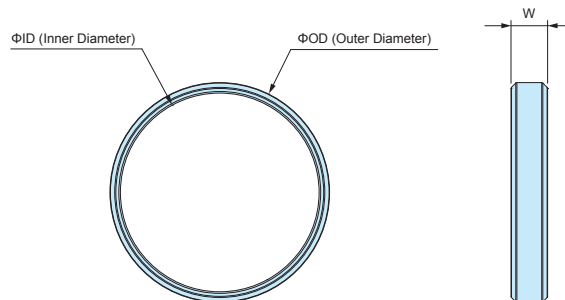

SIB SERIES

SILICONE BAND

Application example

- Silicone band designed to fit MXA & MX series.
- Silicone band provides both shock resistance and non-slip grips for the MXA & MX enclosure.
- Elastic silicone band may also fit other similarly sized enclosures.

Color Type

Code	R Red	O Orange	Y Yellow	G Green	C Cyan	N Navy	L Light gray	B Black
Color								

SIB dimensions

Components

Part name	Pcs	Material	Color
Silicone band	Pair (2 pcs)	Silicone	Red • Orange • Yellow • Green • Cyan • Navy • Light gray • Black

Product no. / Dimensions

■ Please suffix color code at the end of the product number.

Product no.	W	ID	OD	Suitable enclosures	Enclosure circumference (mm)	Weight (g)
NEW SIB-21□	6	21	25	MXA/MX1-5-□ • 2-4-□ • 2-6-□	95~135	2
NEW SIB-38□	7	38	42	MXA/MX2-7-□ • 2-8-□ • 4-7-□	160~190	4
NEW SIB-58□	8	58	63	MXA/MX2-10-□ • 3-11-□ • 4-10-□	215~255	10
NEW SIB-72□	10	72	77	MXA/MX4-13-□	280~320	14