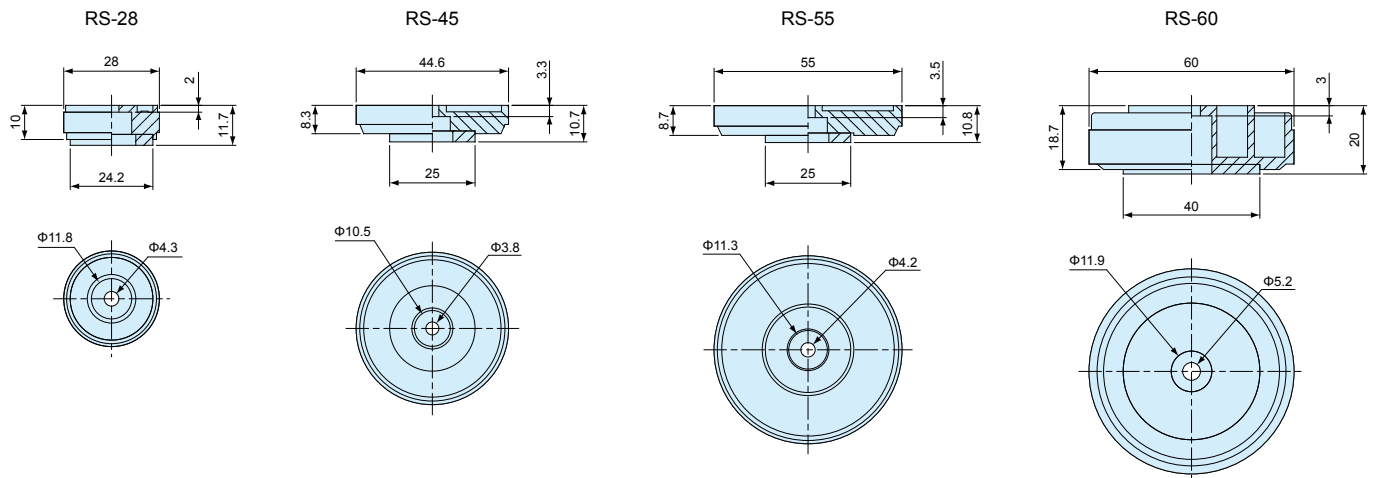

TC SERIES

ALUMINIUM COVERED FEET

- Elegant aluminium look and feel.
- Suitable for Audio equipment use.
- Anti-slip elastomeric form pads on the base of the feet.

Part number · Dimensions

Part number		A	B	C	D	E	F	H	Material	Pack of
● Silver	● Gold									
TC-1S	TC-1G	25	35	11.5	9.7	3.4	5.6	11.5	ABS (UL94HB) / Aluminium / EVA	4
TC-2S	TC-2G	25	40	11	10.2	4.1	2.1	12	ABS (UL94HB) / Aluminium / EVA	4
TC-3S	TC-3G	25	45	11.7	12	4.2	7.5	15	ABS (UL94HB) / Aluminium / EVA	4

Part number · Dimensions

Part number		Material	Pack of
● Silver	● Gold		
RS-28S	RS-28G	ABS (UL94HB) / Polyester / EVA	4
RS-45S	RS-45G	ABS (UL94HB) / Polyester / EVA	4
RS-55S	RS-55G	ABS (UL94HB) / Polyester / EVA	4
RS-60S	RS-60G	ABS (UL94HB) / Polyester / EVA	4