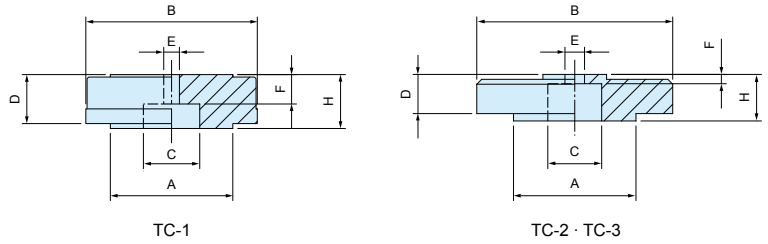

TC SERIES

ALUMINIUM COVERED FEET

- Elegant aluminium look and feel.
- Suitable for Audio equipment use.
- Anti-slip elastomeric form pads on the base of the feet.

Part number · Dimensions

Part number		A	B	C	D	E	F	H	Material	Pack of
● Silver	● Gold									
TC-1S	TC-1G	25	35	11.5	9.7	3.4	5.6	11.5	ABS (UL94HB) / Aluminium / EVA	4
TC-2S	TC-2G	25	40	11	10.2	4.1	2.1	12	ABS (UL94HB) / Aluminium / EVA	4
TC-3S	TC-3G	25	45	11.7	12	4.2	7.5	15	ABS (UL94HB) / Aluminium / EVA	4

Part number · Dimensions

Part number		Material	Pack of
● Silver	● Gold		
RS-28S	RS-28G	ABS (UL94HB) / Polyester / EVA	4
RS-45S	RS-45G	ABS (UL94HB) / Polyester / EVA	4
RS-55S	RS-55G	ABS (UL94HB) / Polyester / EVA	4
RS-60S	RS-60G	ABS (UL94HB) / Polyester / EVA	4